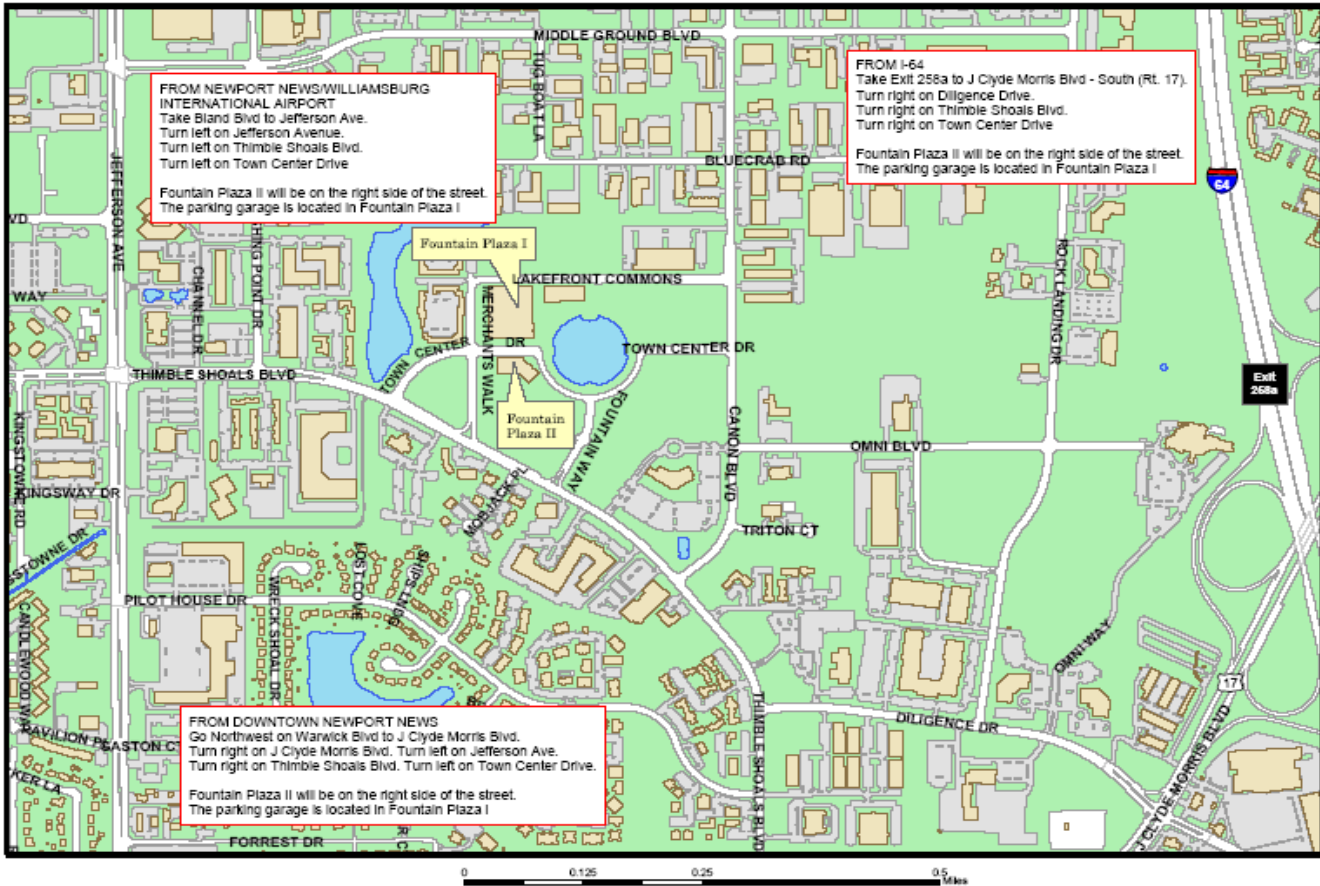

Directions

Water Works Building Newport News

700 Town Center Drive
Newport News, VA 23606

Course will be held in the **James Room** on the first floor.

See the map below for directions to the Water Works Building.

City Center at Oyster Point

Parking

All Visitors should use the **Merchants Walk Parking Garage**. Levels one and two are designated for visitor parking less than 2 hours. **Levels three and above should be used for visitors and employee parking over 2 hours.** If the Parking Manager is notified that an employee is parked in a reserved parking space, the vehicle will be towed from the garage at the vehicle owner's expense. The speed limit in the garage is 5 ½ miles per hour. Clearance in the garage is 7' 0".

The hotel is located just off exit 255A on I-64 across from the Patrick Henry Mall.
The hotel is located approximately 4.0 miles from the Waterworks Building

Map and directions to the hotel can be found at the Marriott web site at: